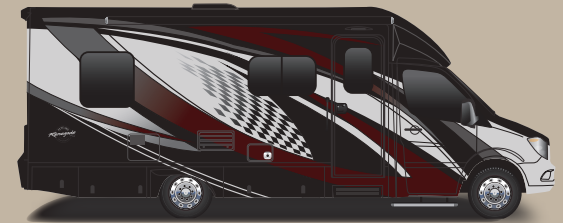

In celebration of 25 years, Renegade is offering a special 25th Anniversary edition option of the Vienna.

Special Features Include:

- 25th Anniversary Paint Scheme with Special Edition Logo
- Limited Edition Unit # Badge
- Custom 25th Wheel Hub Insert
- 25th Anniversary Throw Pillows (2X)
- 25th Anniversary Slide Fascia Badging
- 25th Anniversary Multiplex Badging
- Pair of 25th "Proud Owner" Hats and Soft Shell Jackets

(Limited Availability)

Renegade
RV
REV GROUP
Confidence to go anywhere

52216 SR 15 Bristol, IN 46507
888.522.1126 | RenegadeRV.com

Features and options may vary from descriptions without notice.

LA MESA **REC**
VAN

LaMesaRV.com
800-496-8778