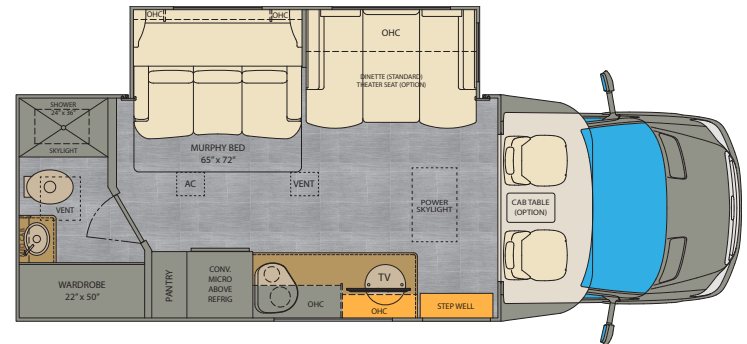

25VFWs - 25' w/cabover storage

25VRML - 25' murphy bed w/cabover storage