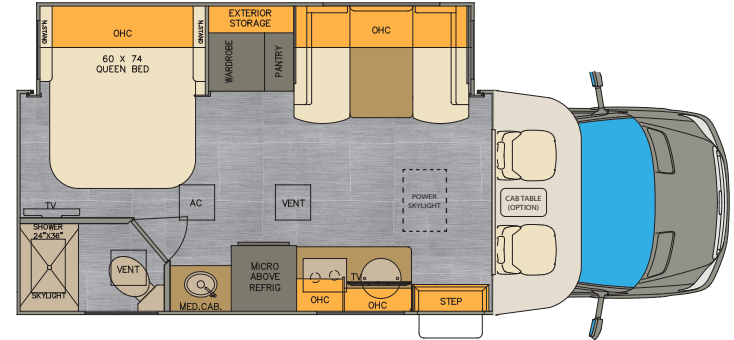

25VFWC - 25' w/ cabover bunk