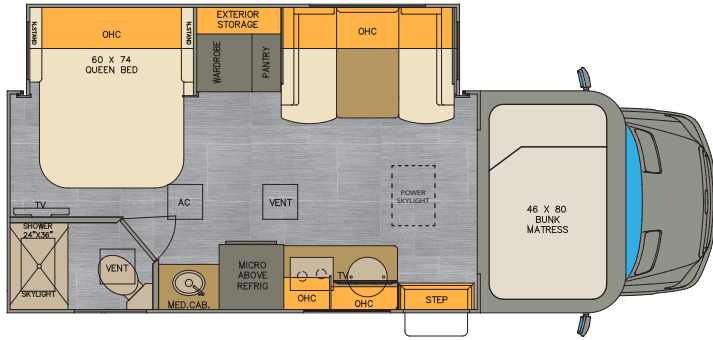

25VFWC - 25' w/ cabover bunk