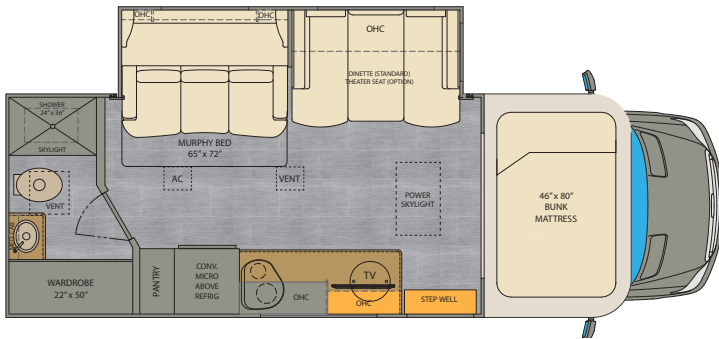

25VFWs - 25' w/cabover storage

25VRMC - 25' murphy bed w/ cabover bunk